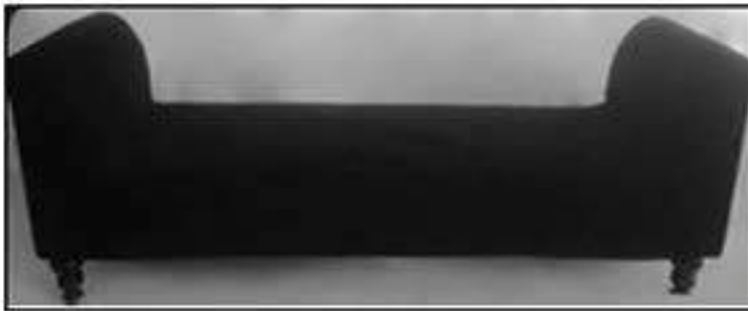

Chic Bench

Seating area: 70"

\$95

Black

Deep Red

Purple

Animal Print

Events & Rentals

S-3005

Classic Bench

Seating area: 70"

\$95

Magenta

Purple & Gold

Black

Black & Gold

Black Pattern

Gold Pattern

A-1307

LARGE TALL TUFTED BACKREST

(back piece only)

70"w X 60"h

Available Covers:

\$50