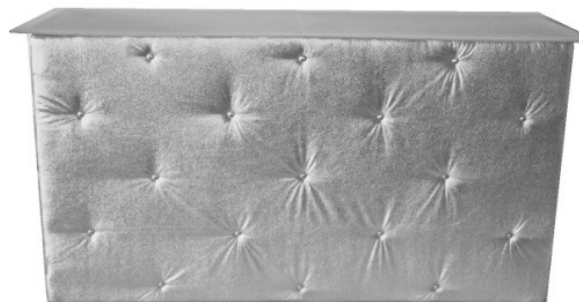

### TUFTED BAR

42"H X 75"L X 24"W

Available Covers:

Lighting(variety of colors)

**\$180**

B-903

### METALLIC TUFTED BAR

42"H X 75"L X 24"W

Available Covers:

Lighting(variety of colors)

**\$180**

B-906

### COLORFUL ACRYLIC BUFFET TABLE

30"H X 75"L X 24"W

Lighting(variety of colors)

**\$120**

B-901